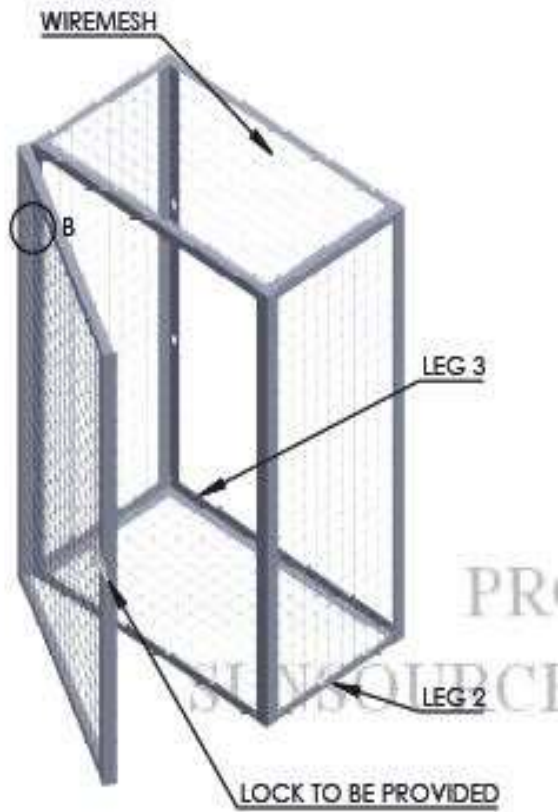

## 1. Rooftop solar Structures

**SHEET LOADED  
STRUCTURE**

**PURLIN MOUNTING STRUCTURE**

2X10MMS DETAILS

## 2. All type cable trays

**PERFORATED CABLE TRAY**

**LADDER TYPE CABLE TRAY**

# 3. INVERTER CAGE & STANDS

**INVERTER CAGE**

**PUMP STAND**