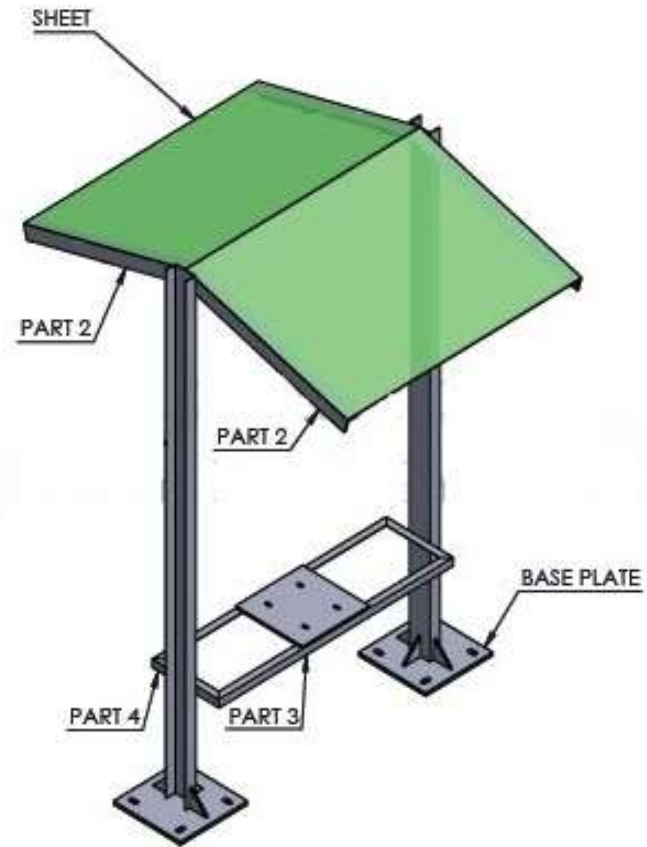

3. INVERTER CAGE & STANDS

PUMP STAND