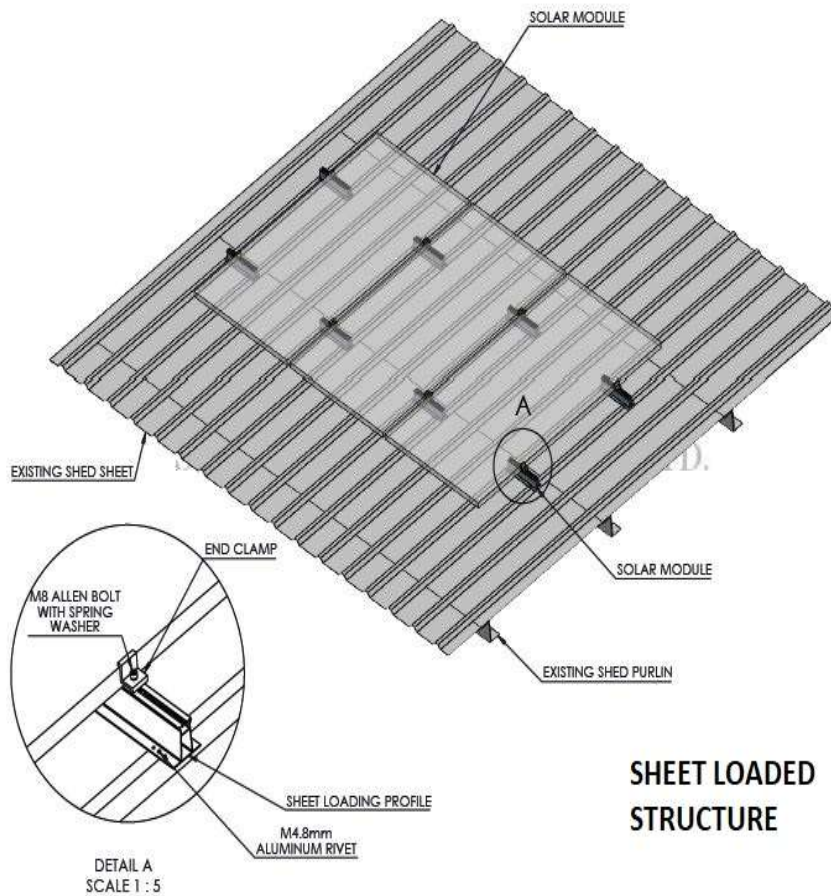

## 1. Rooftop solar Structures

**SHEET LOADED  
STRUCTURE**

**PURLIN MOUNTING STRUCTURE**

2X10MMS DETAILS